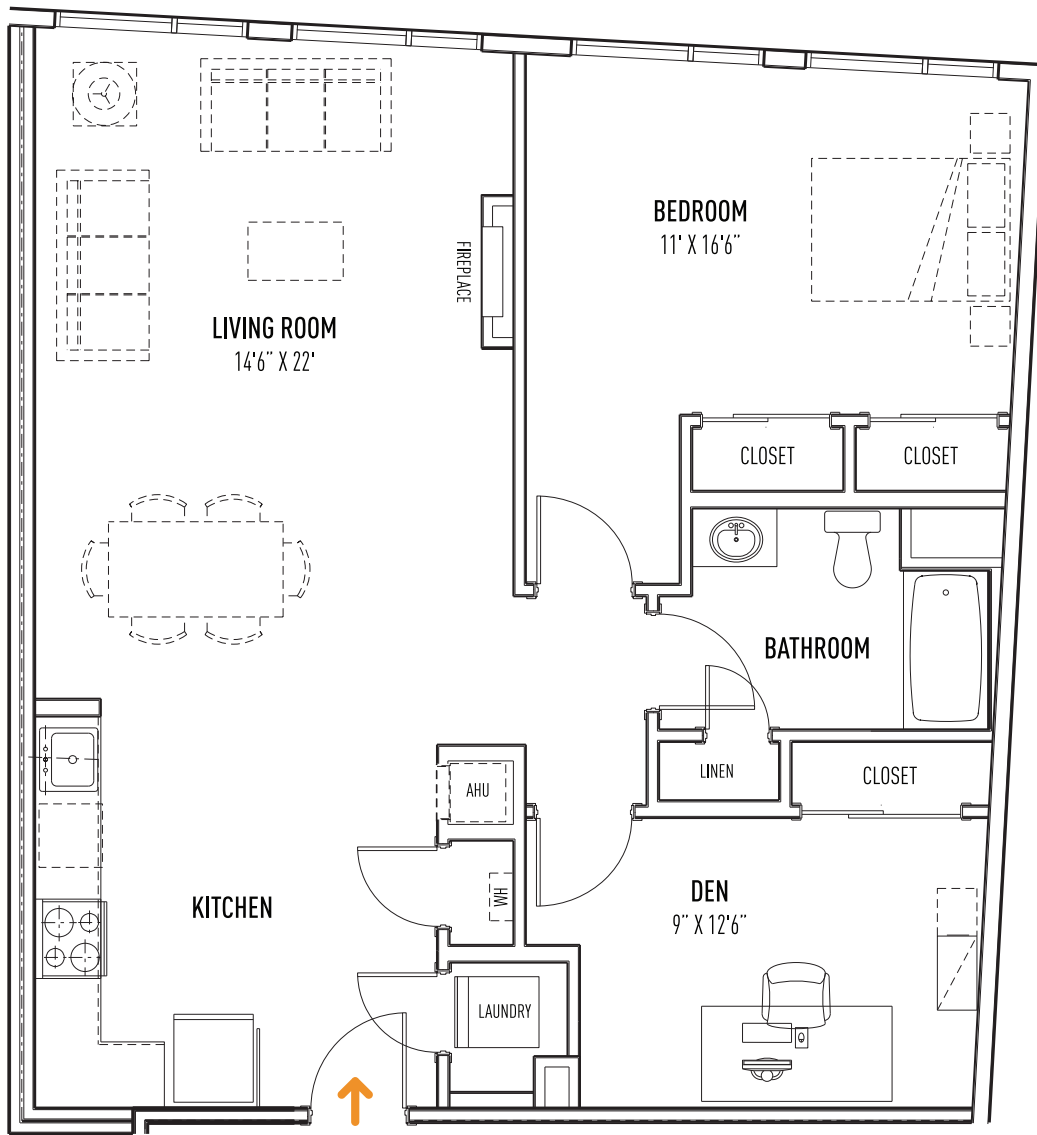

68 BEALE STREET, QUINCY, MA 02170  
1 BED + DEN | UNIT STYLE K ≈ 1,012 SQ. FT. ±

# 68 BEALE

ALL DIMENSIONS, SPECIFICATIONS, FEATURES, AMENITIES, PRICING, AND AVAILABILITY ARE SUBJECT TO CHANGE WITHOUT NOTICE. TERRACES, BALCONIES AND DECKS ARE UNIT SPECIFIC. CONTACT RENTAL AGENT FOR DETAILS.