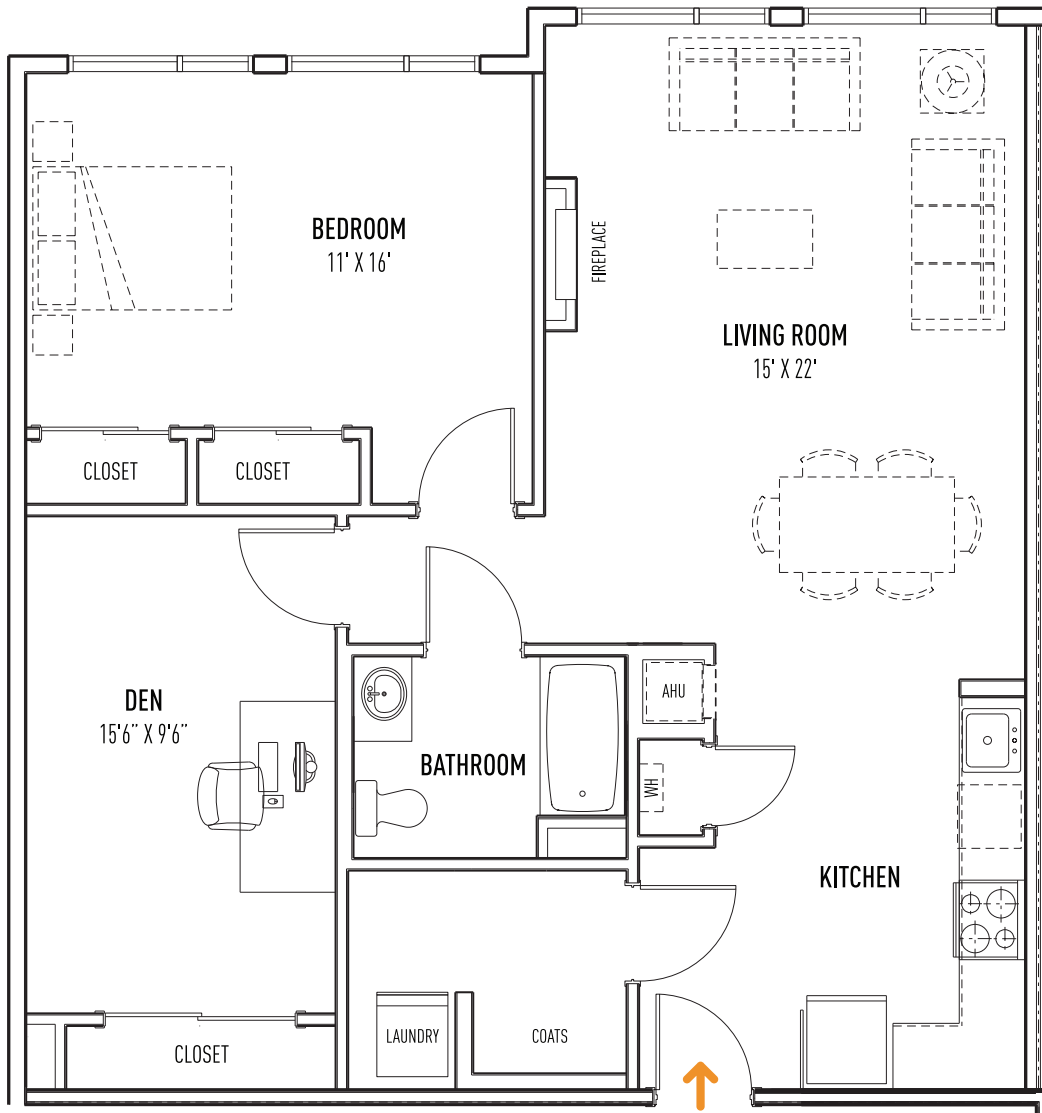

68 BEALE STREET, QUINCY, MA 02170  
1 BED + DEN | UNIT STYLE J ≈ 1,026 SQ. FT. ±

# 68 BEALE

ALL DIMENSIONS, SPECIFICATIONS, FEATURES, AMENITIES, PRICING, AND AVAILABILITY ARE SUBJECT TO CHANGE WITHOUT NOTICE. TERRACES, BALCONIES AND DECKS ARE UNIT SPECIFIC. CONTACT RENTAL AGENT FOR DETAILS.