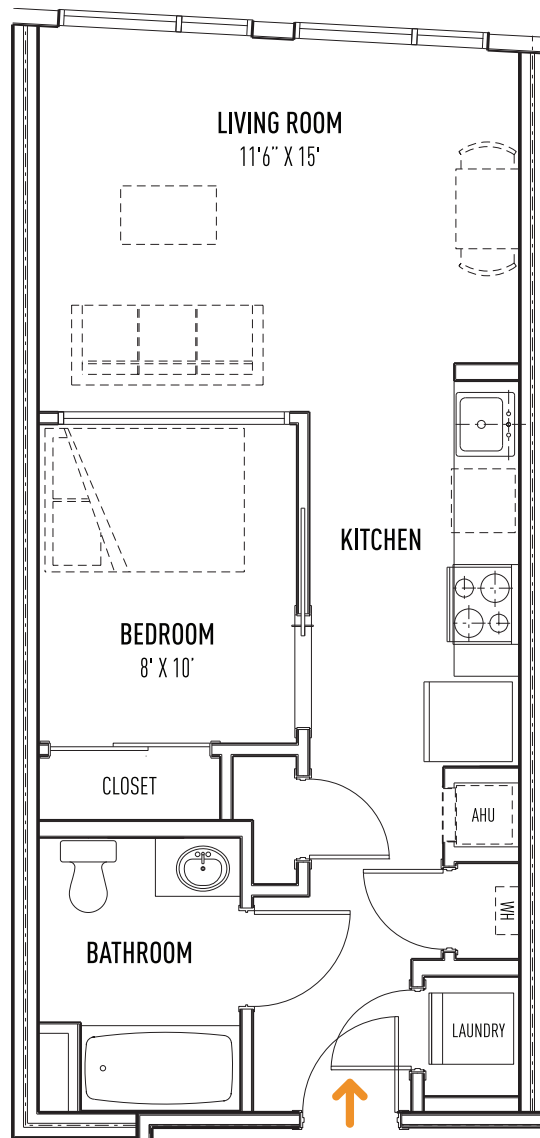

68 BEALE STREET, QUINCY, MA 02170
1 BED | UNIT STYLE G ≈ 507 SQ. FT. ±

68 BEALE

ALL DIMENSIONS, SPECIFICATIONS, FEATURES, AMENITIES, PRICING, AND AVAILABILITY ARE SUBJECT TO CHANGE WITHOUT NOTICE. TERRACES, BALCONIES AND DECKS ARE UNIT SPECIFIC. CONTACT RENTAL AGENT FOR DETAILS.