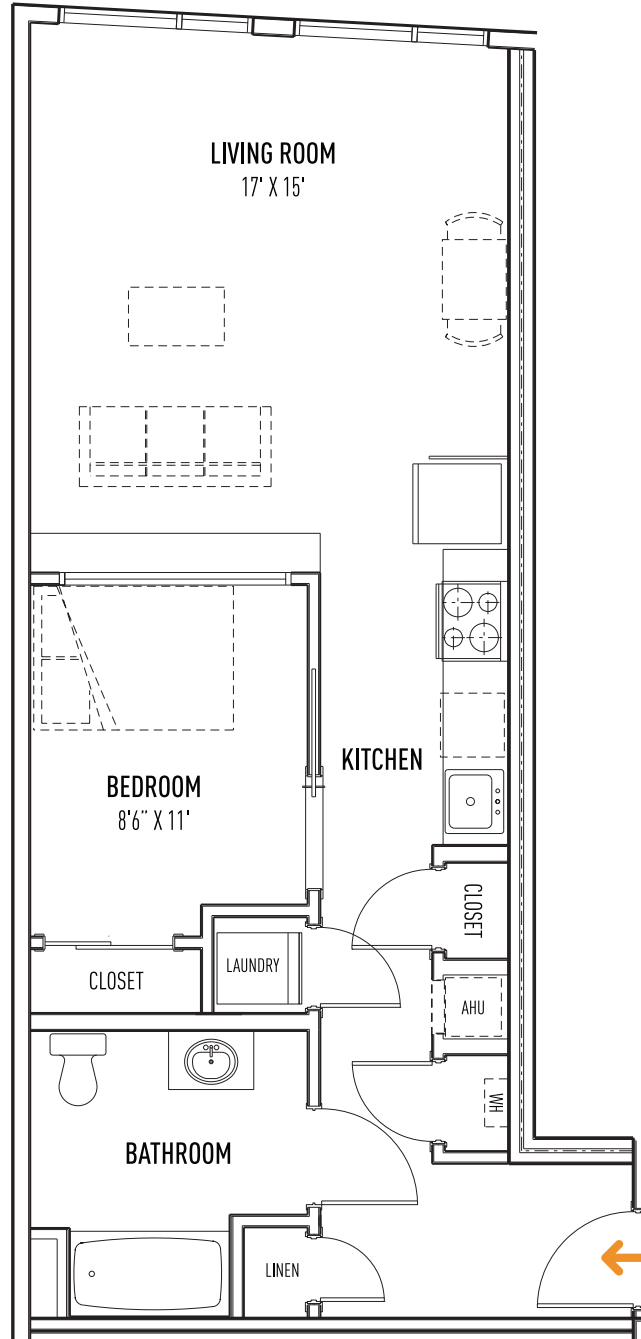

68 BEALE STREET, QUINCY, MA 02170  
1 BED | UNIT STYLE F ≈ 620 SQ. FT. ±

# 68 BEALE

ALL DIMENSIONS, SPECIFICATIONS, FEATURES, AMENITIES, PRICING, AND AVAILABILITY ARE SUBJECT TO CHANGE WITHOUT NOTICE. TERRACES, BALCONIES AND DECKS ARE UNIT SPECIFIC. CONTACT RENTAL AGENT FOR DETAILS.