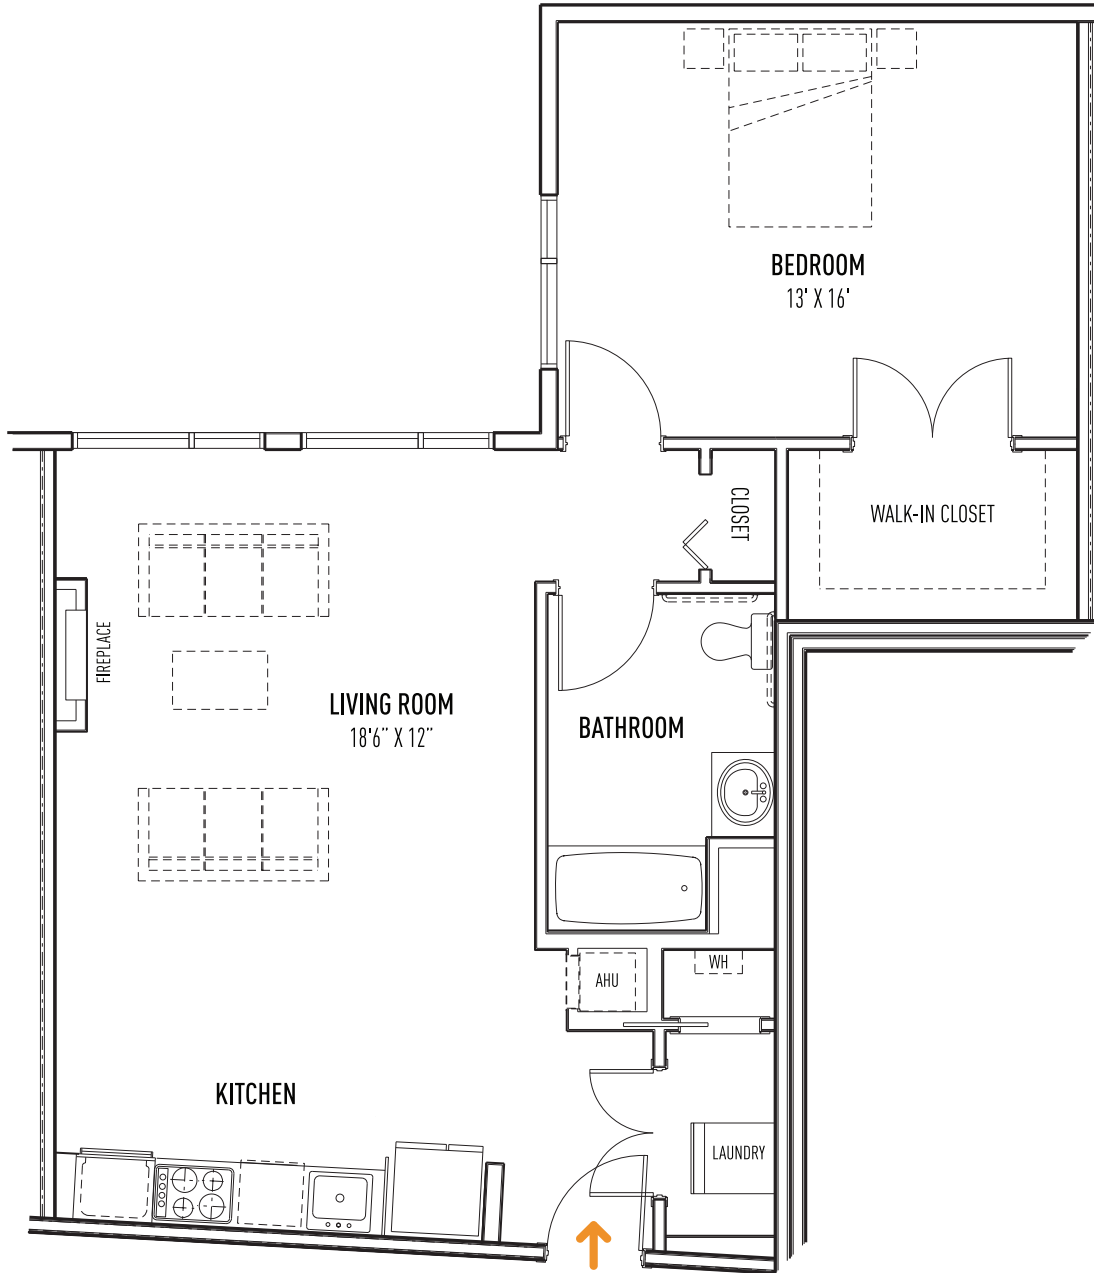

68 BEALE STREET, QUINCY, MA 02170  
1 BED | UNIT STYLE EE ≈ 839 SQ. FT. ±

# 68 BEALE

ALL DIMENSIONS, SPECIFICATIONS, FEATURES, AMENITIES, PRICING, AND AVAILABILITY ARE SUBJECT TO CHANGE WITHOUT NOTICE. TERRACES, BALCONIES AND DECKS ARE UNIT SPECIFIC. CONTACT RENTAL AGENT FOR DETAILS.