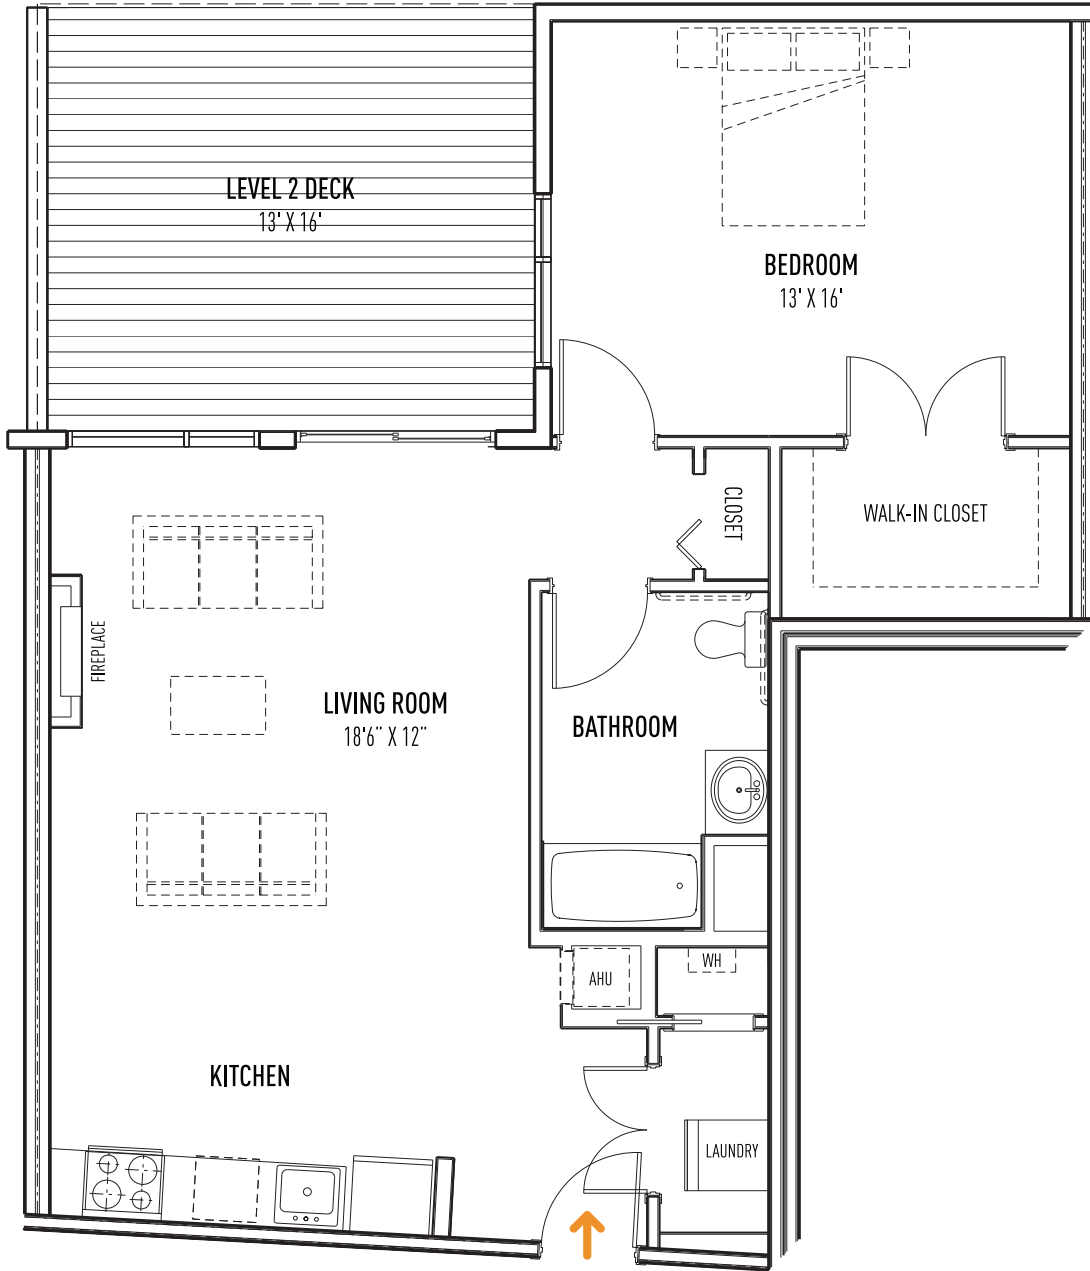

68 BEALE STREET, QUINCY, MA 02170

1 BED | UNIT STYLE E ≈ 838 SQ. FT. ±

68 BEALE

ALL DIMENSIONS, SPECIFICATIONS, FEATURES, AMENITIES, PRICING, AND AVAILABILITY ARE SUBJECT TO CHANGE WITHOUT NOTICE. TERRACES, BALCONIES AND DECKS ARE UNIT SPECIFIC. CONTACT RENTAL AGENT FOR DETAILS.