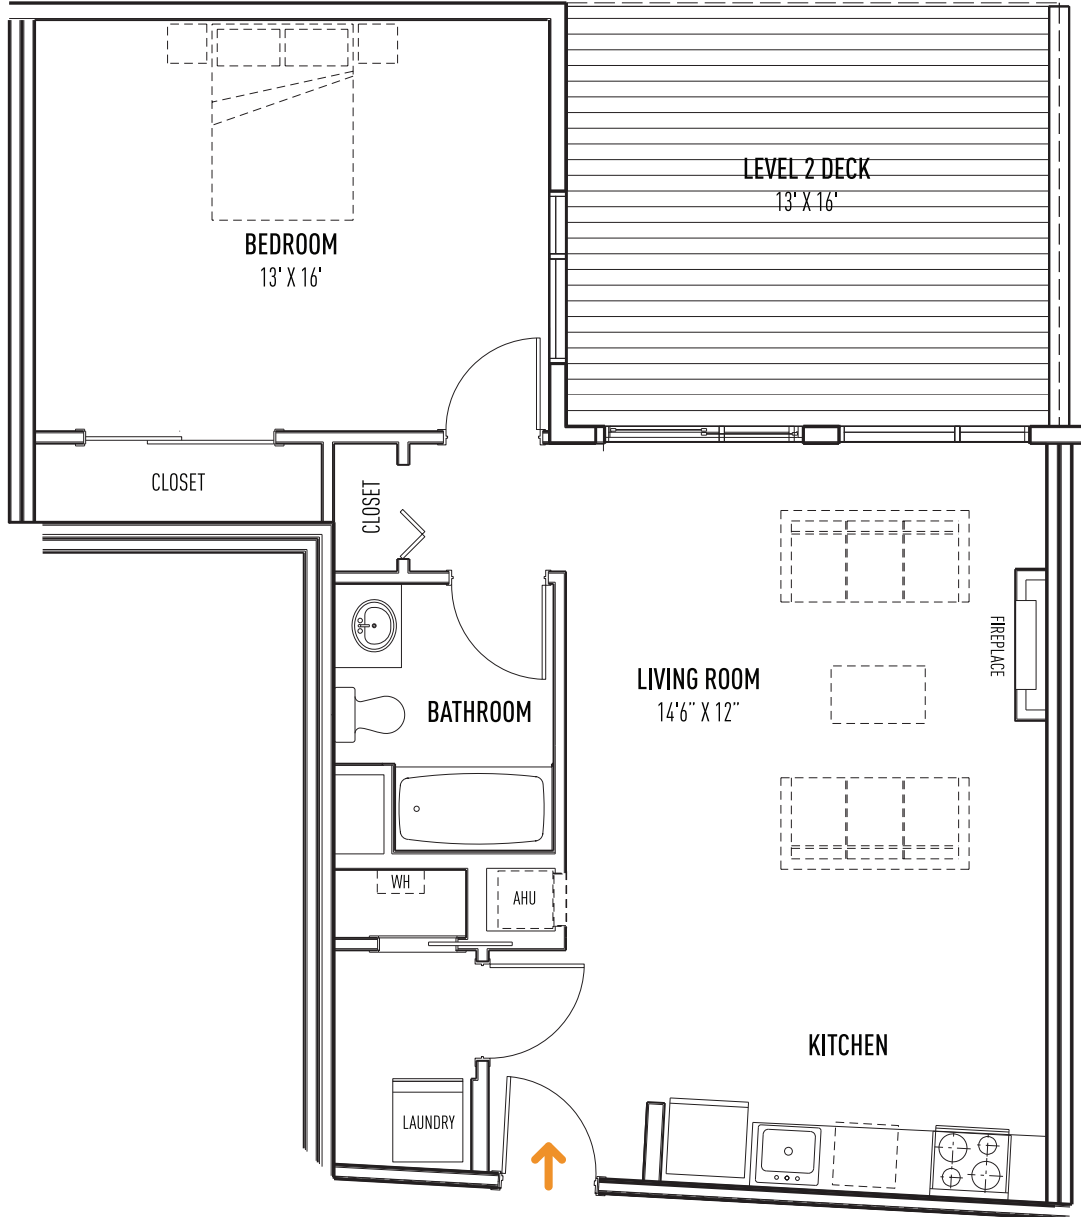

68 BEALE STREET, QUINCY, MA 02170

1 BED | UNIT STYLE D ≈ 781 SQ. FT. ±

# 68 BEALE

ALL DIMENSIONS, SPECIFICATIONS, FEATURES, AMENITIES, PRICING, AND AVAILABILITY ARE SUBJECT TO CHANGE WITHOUT NOTICE. TERRACES, BALCONIES AND DECKS ARE UNIT SPECIFIC. CONTACT RENTAL AGENT FOR DETAILS.