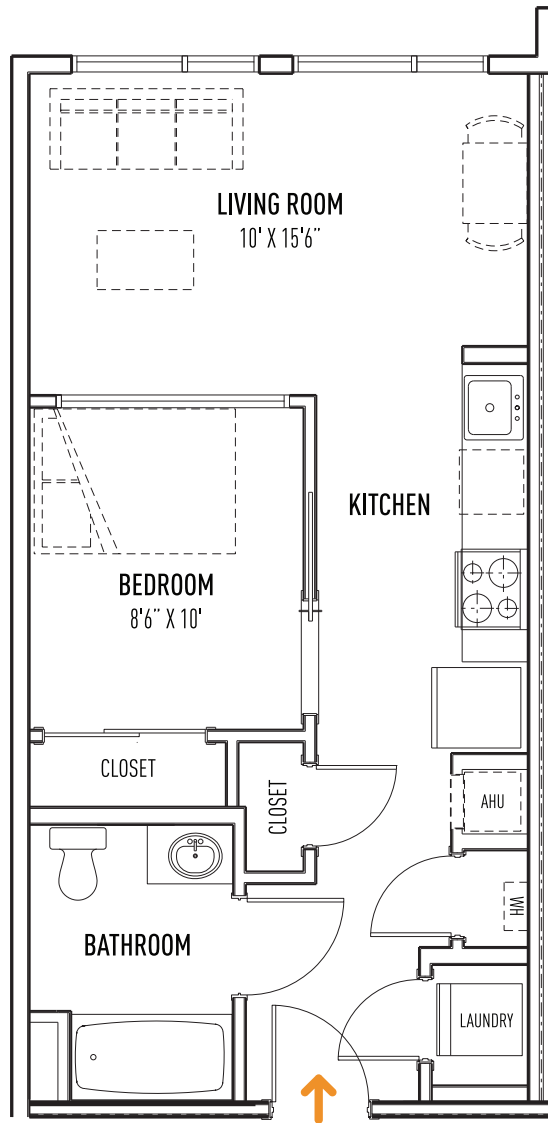

68 BEALE STREET, QUINCY, MA 02170  
1 BED | UNIT STYLE C ≈ 495 SQ. FT. ±

# 68 BEALE

ALL DIMENSIONS, SPECIFICATIONS, FEATURES, AMENITIES, PRICING, AND AVAILABILITY ARE SUBJECT TO CHANGE WITHOUT NOTICE. TERRACES, BALCONIES AND DECKS ARE UNIT SPECIFIC. CONTACT RENTAL AGENT FOR DETAILS.