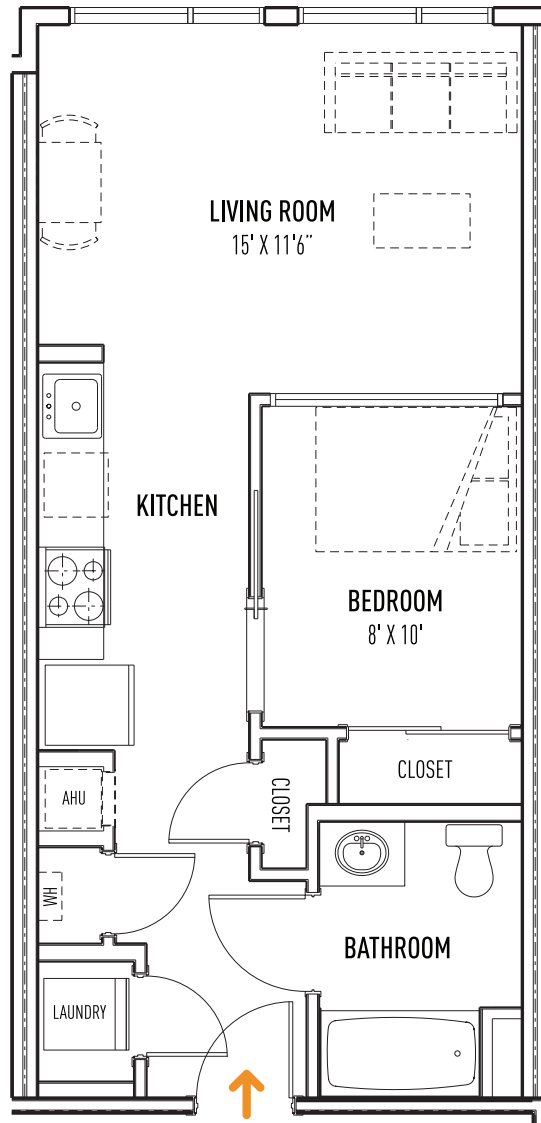

68 BEALE STREET, QUINCY, MA 02170
1 BED | UNIT STYLE B ≈ 505 SQ. FT. ±

68 BEALE

ALL DIMENSIONS, SPECIFICATIONS, FEATURES, AMENITIES, PRICING, AND AVAILABILITY ARE SUBJECT TO CHANGE WITHOUT NOTICE. TERRACES, BALCONIES AND DECKS ARE UNIT SPECIFIC. CONTACT RENTAL AGENT FOR DETAILS.

68BEALE.COM