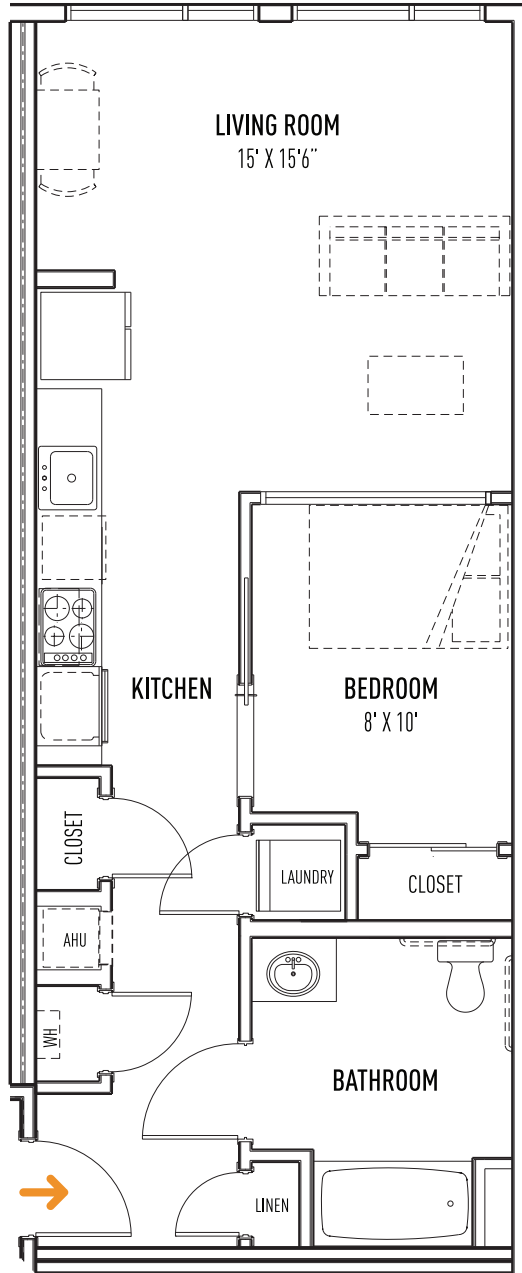

68 BEALE STREET, QUINCY, MA 02170
1 BED | UNIT STYLE AA ≈ 586 SQ. FT. ±

68 BEALE

ALL DIMENSIONS, SPECIFICATIONS, FEATURES, AMENITIES, PRICING, AND AVAILABILITY ARE SUBJECT TO CHANGE WITHOUT NOTICE. TERRACES, BALCONIES AND DECKS ARE UNIT SPECIFIC. CONTACT RENTAL AGENT FOR DETAILS.

68BEALE.COM