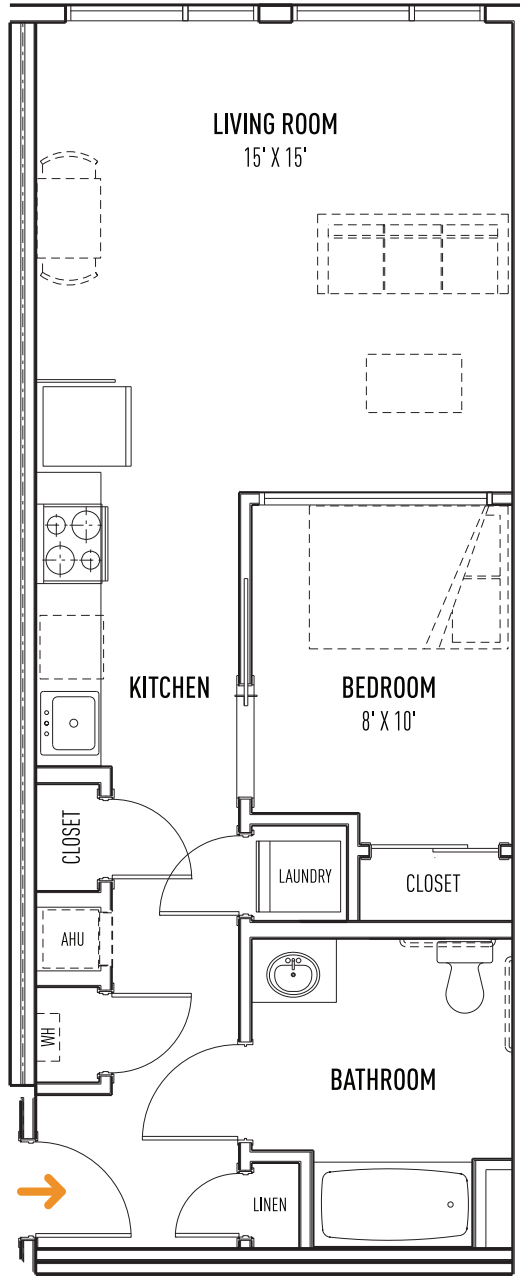

68 BEALE STREET, QUINCY, MA 02170
1 BED | UNIT STYLE A ≈ 579 SQ. FT. ±

68 BEALE

ALL DIMENSIONS, SPECIFICATIONS, FEATURES, AMENITIES, PRICING, AND AVAILABILITY ARE SUBJECT TO CHANGE WITHOUT NOTICE. TERRACES, BALCONIES AND DECKS ARE UNIT SPECIFIC. CONTACT RENTAL AGENT FOR DETAILS.