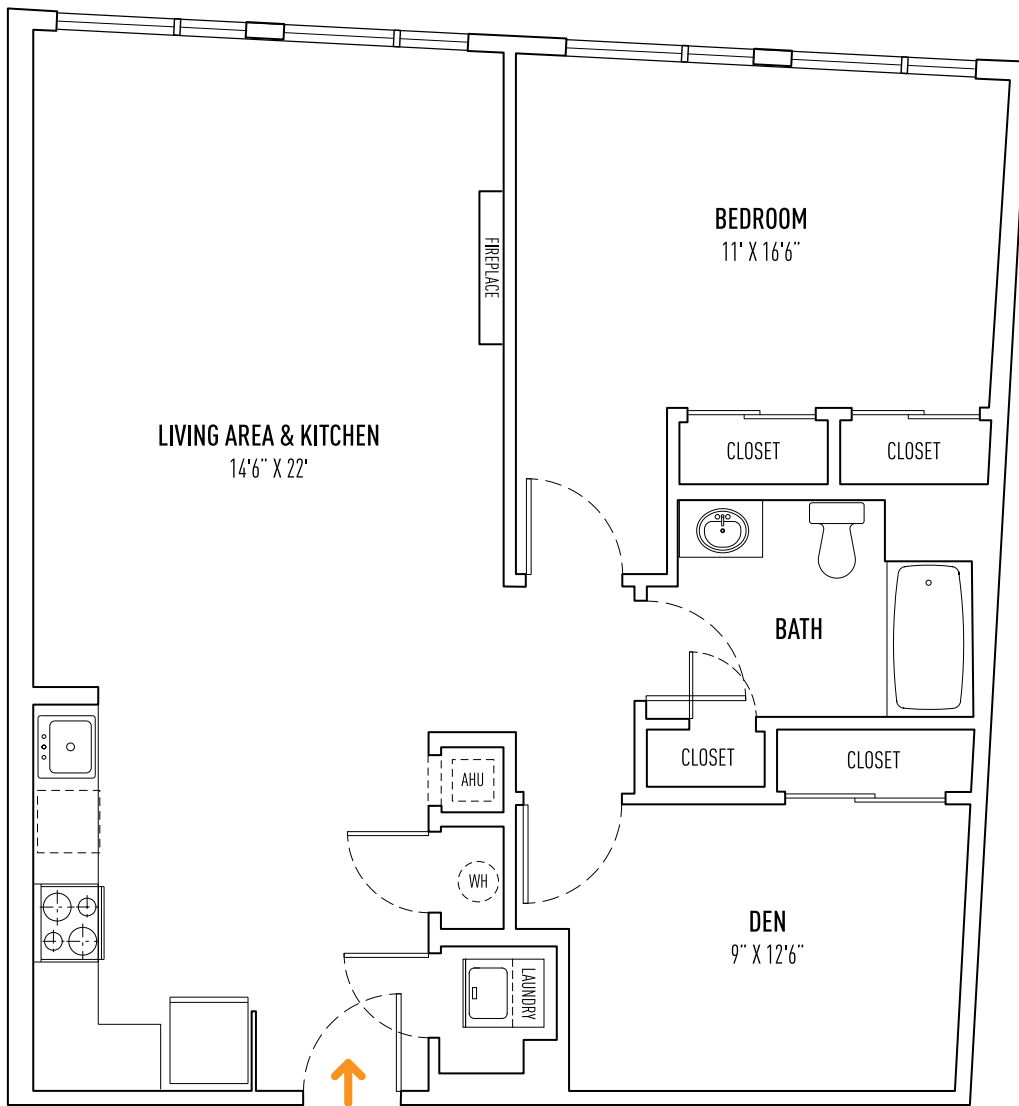

68 🏠 BEALE

68 BEALE STREET, QUINCY, MA 02170 | +1(617)770-0068 | 68BEALE.COM

1 BED + 1 BATH + DEN | UNIT STYLE K = 1,012 SQ FT ±

All dimensions, specifications, features, amenities, pricing, and availability are subject to change without notice. Terraces, balconies and decks are unit specific. Contact rental agent for details.