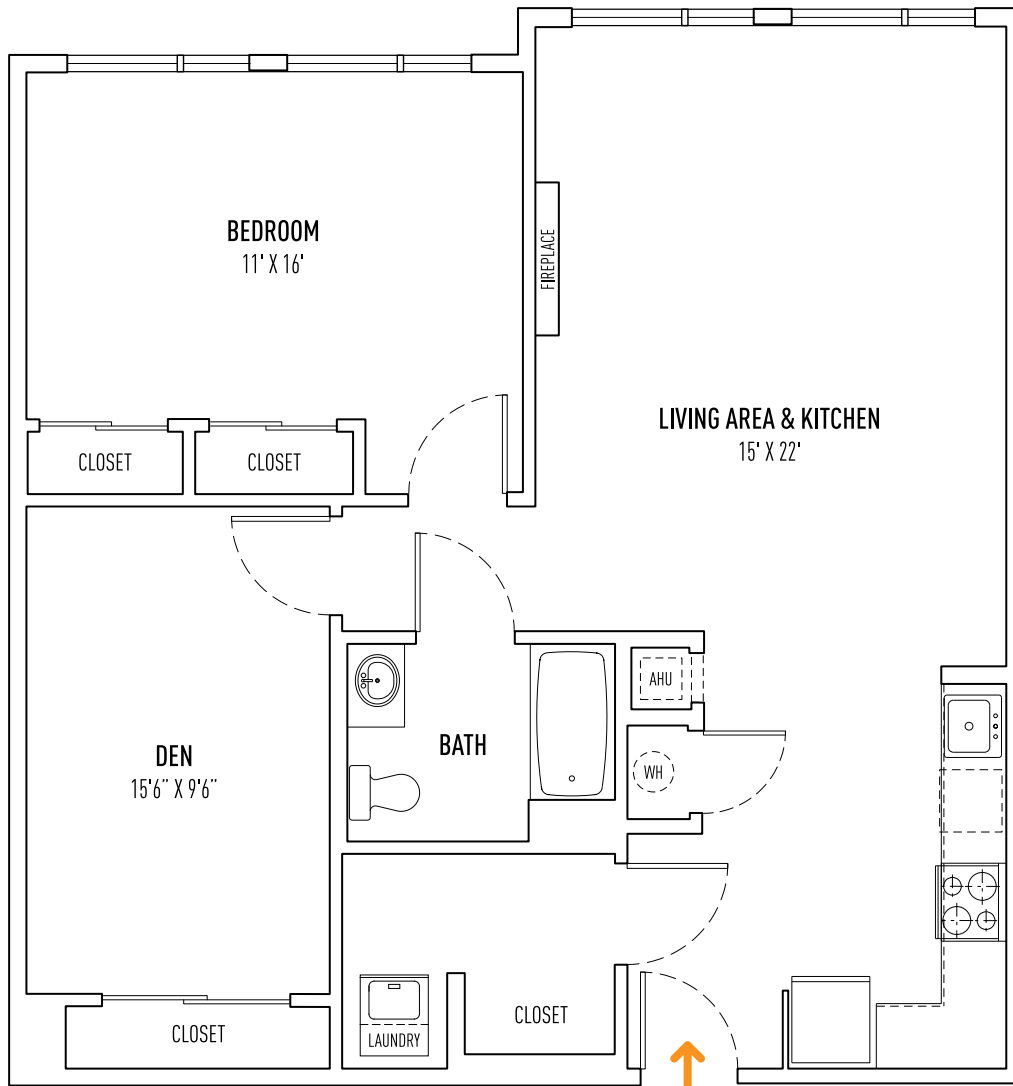

68 🏠 BEALE

68 BEALE STREET, QUINCY, MA 02170 | +1(617)770-0068 | 68BEALE.COM

1 BED + 1 BATH + DEN | UNIT STYLE J = 1,026 SQ FT ±

All dimensions, specifications, features, amenities, pricing, and availability are subject to change without notice. Terraces, balconies and decks are unit specific. Contact rental agent for details.