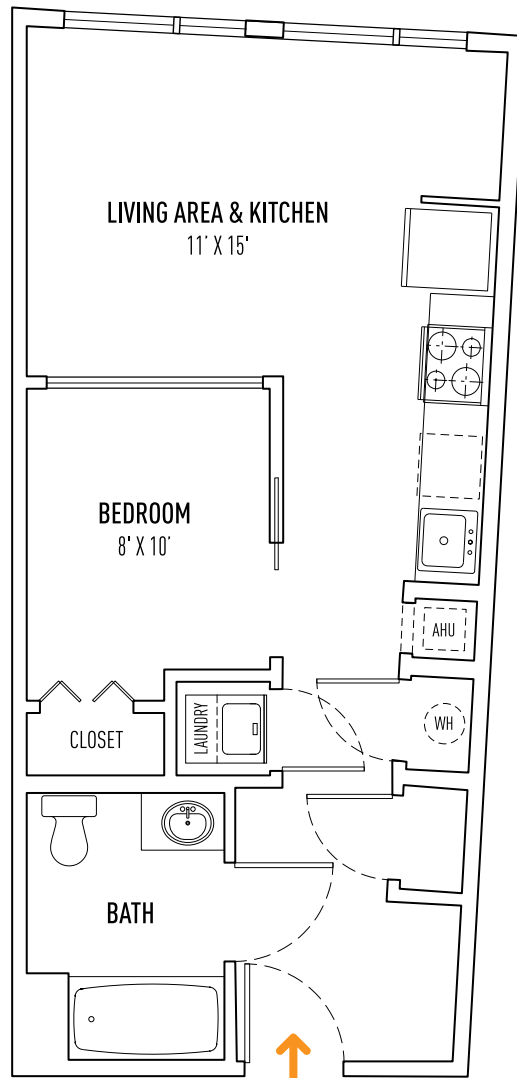

# 68 🏠 BEALE

68 BEALE STREET, QUINCY, MA 02170 | +1(617)770-0068 | 68BEALE.COM

1 BED + 1 BATH | UNIT STYLE H = 477 SQ FT ±

All dimensions, specifications, features, amenities, pricing, and availability are subject to change without notice. Terraces, balconies and decks are unit specific. Contact rental agent for details.