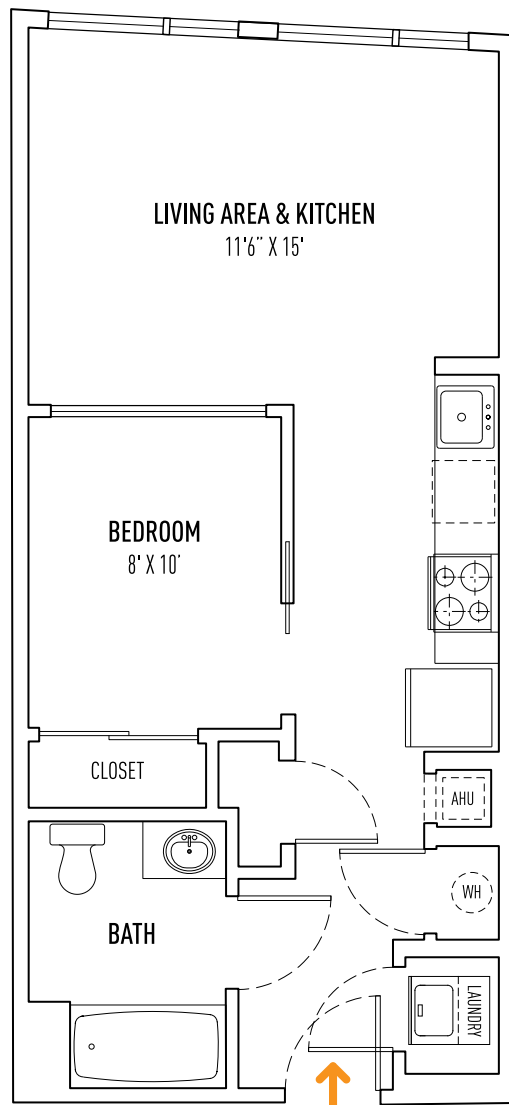

68 🏠 BEALE

68 BEALE STREET, QUINCY, MA 02170 | +1(617)770-0068 | 68BEALE.COM

1 BED + 1 BATH | UNIT STYLE G = 507 SQ FT ±

All dimensions, specifications, features, amenities, pricing, and availability are subject to change without notice. Terraces, balconies and decks are unit specific. Contact rental agent for details.