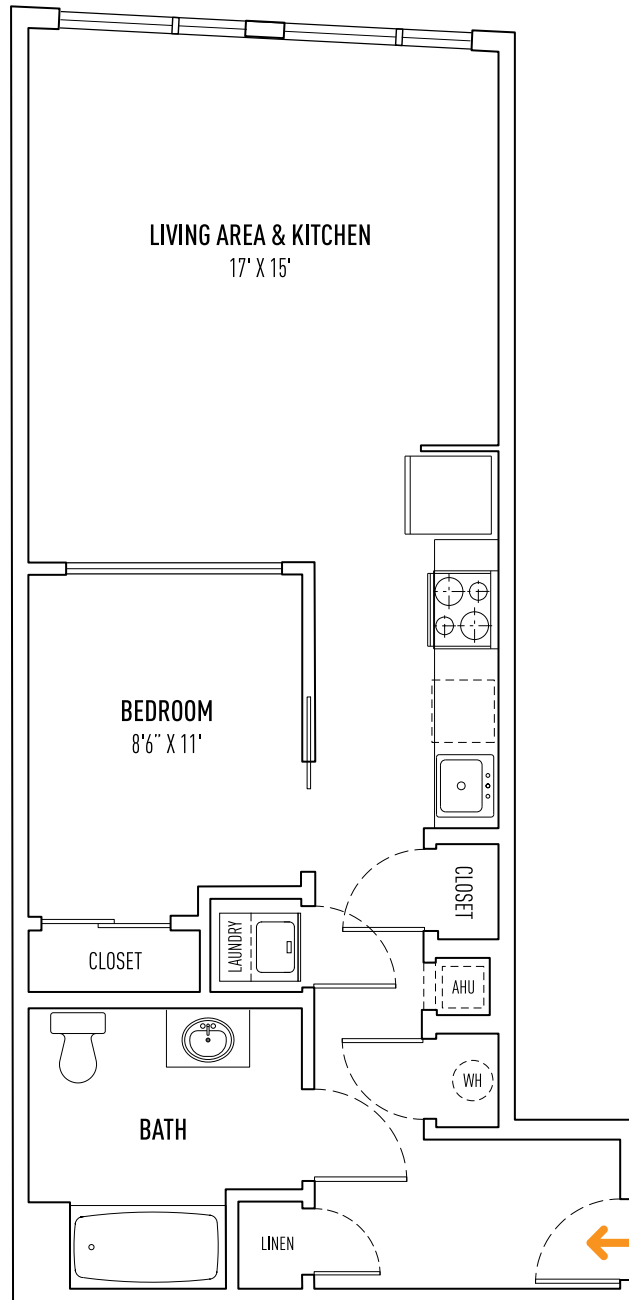

68 🏠 BEALE

68 BEALE STREET, QUINCY, MA 02170 | +1(617)770-0068 | 68BEALE.COM

1 BED + 1 BATH | UNIT STYLE F = 620 SQ FT ±

All dimensions, specifications, features, amenities, pricing, and availability are subject to change without notice. Terraces, balconies and decks are unit specific. Contact rental agent for details.