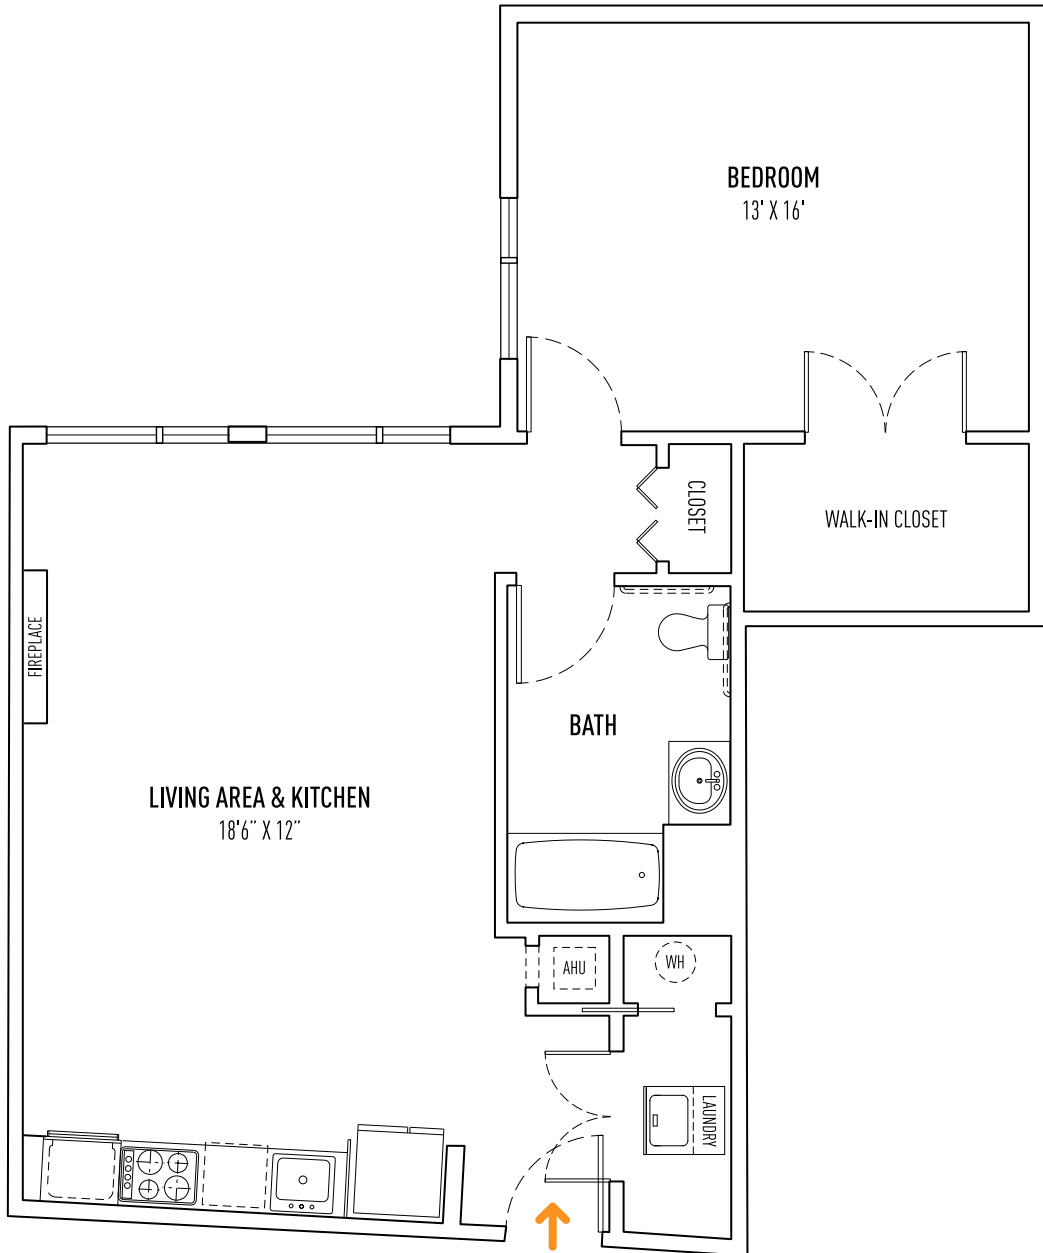

68 🏠 BEALE

68 BEALE STREET, QUINCY, MA 02170 | +1(617)770-0068 | 68BEALE.COM

1 BED + 1 BATH | UNIT STYLE EE = 839 SQ FT ±

All dimensions, specifications, features, amenities, pricing, and availability are subject to change without notice. Terraces, balconies and decks are unit specific. Contact rental agent for details.