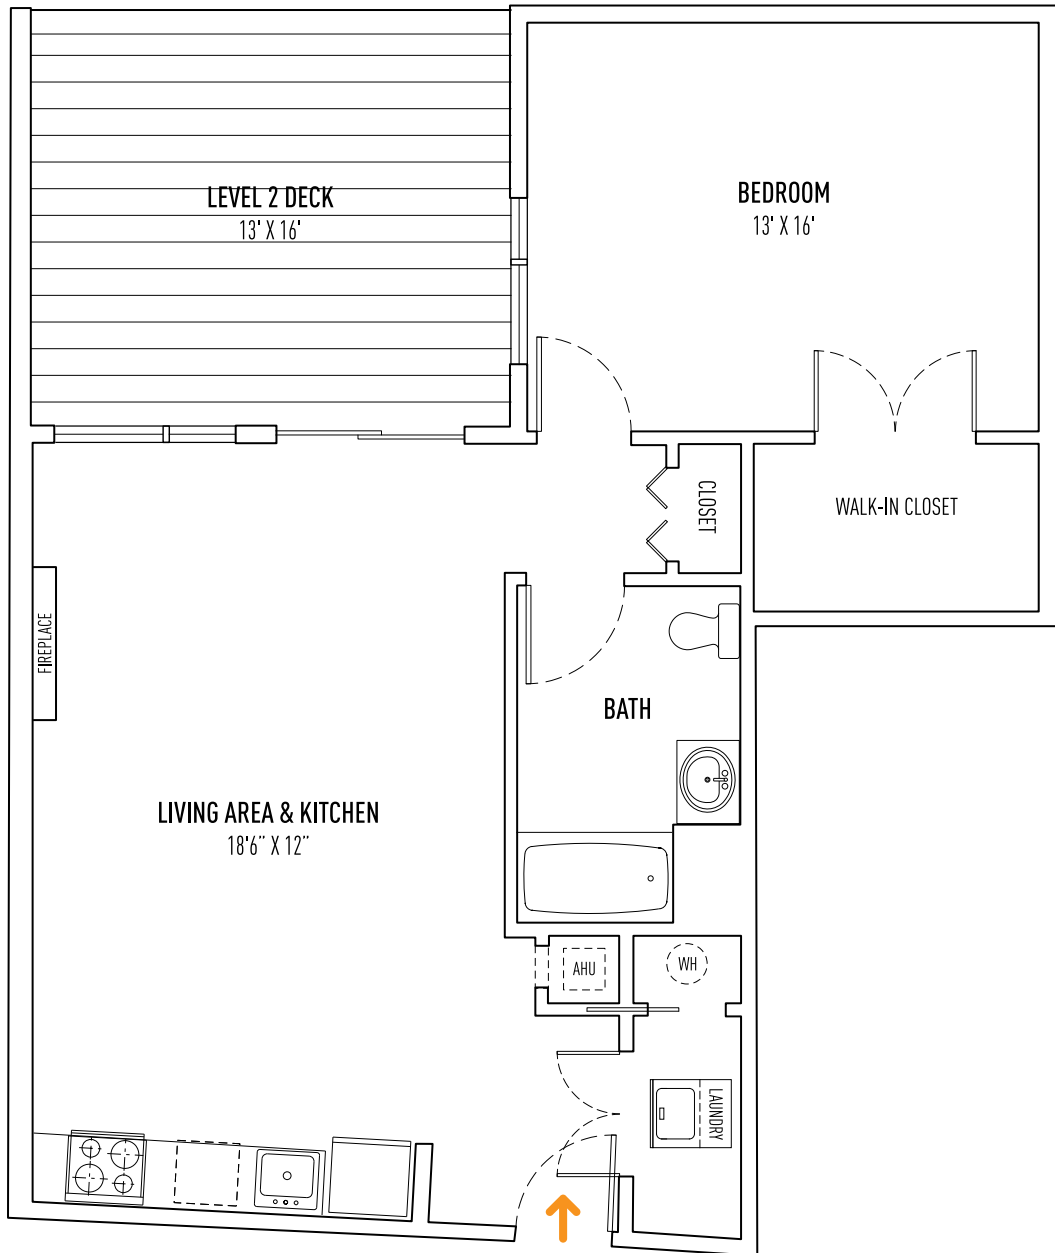

# 68 🏠 BEALE

68 BEALE STREET, QUINCY, MA 02170 | +1(617)770-0068 | 68BEALE.COM

1 BED + 1 BATH + DECK | UNIT STYLE E = 838 SQ FT ±

All dimensions, specifications, features, amenities, pricing, and availability are subject to change without notice. Terraces, balconies and decks are unit specific. Contact rental agent for details.