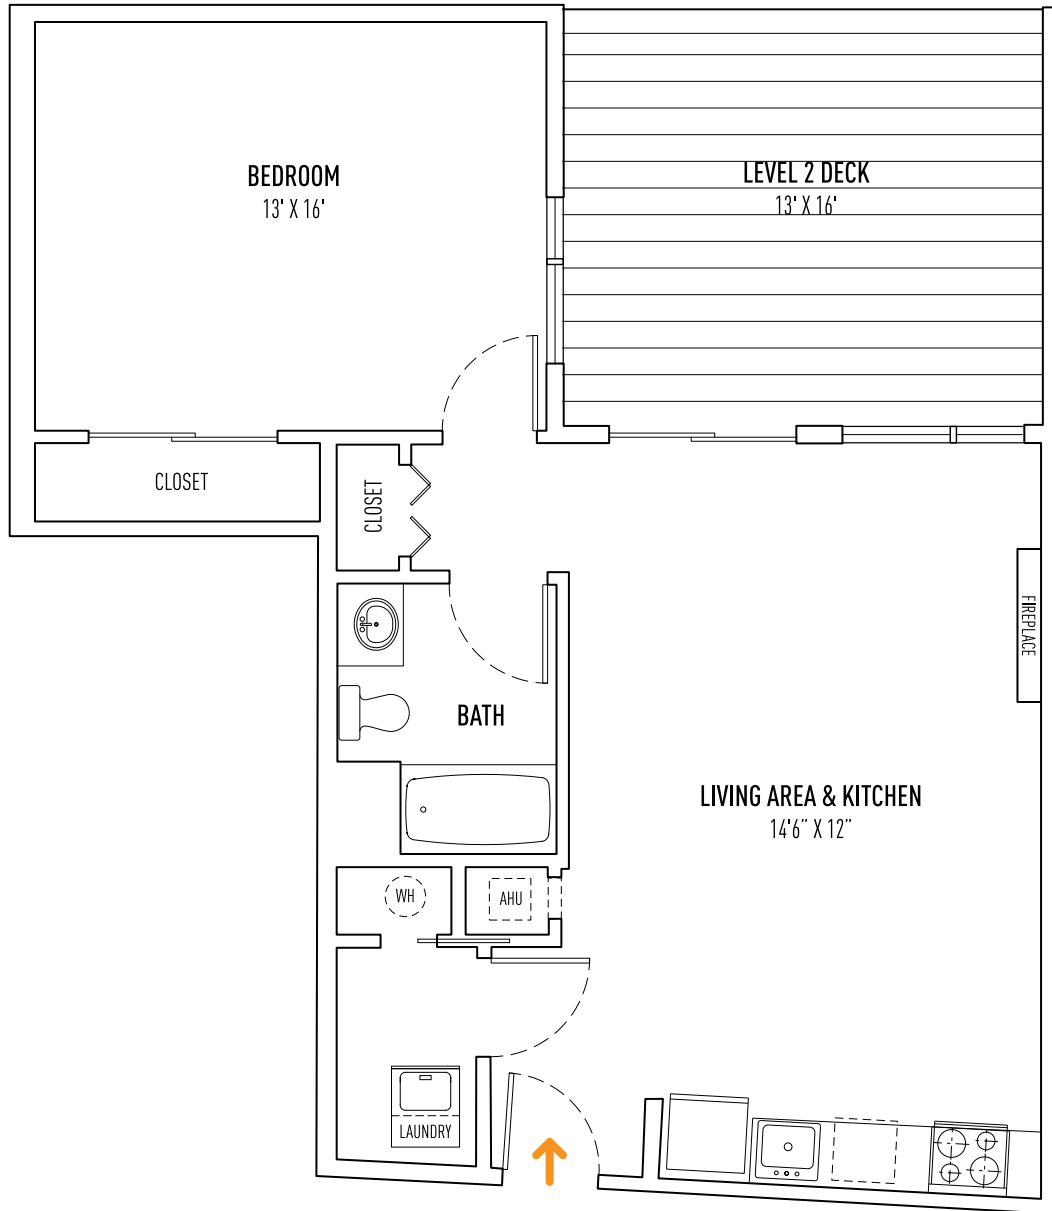

# 68 🏠 BEALE

68 BEALE STREET, QUINCY, MA 02170 | +1(617)770-0068 | 68BEALE.COM

1 BED + 1 BATH + DECK | UNIT STYLE D = 781 SQ FT ±

All dimensions, specifications, features, amenities, pricing, and availability are subject to change without notice. Terraces, balconies and decks are unit specific. Contact rental agent for details.