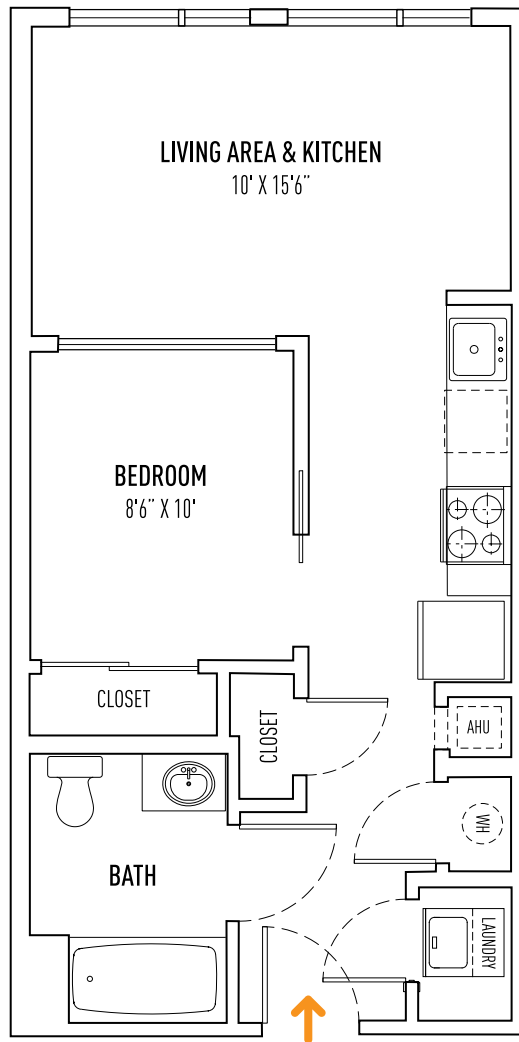

68 🏠 BEALE

68 BEALE STREET, QUINCY, MA 02170 | +1(617)770-0068 | 68BEALE.COM

1 BED + 1 BATH | UNIT STYLE C = 495 SQ FT ±

All dimensions, specifications, features, amenities, pricing, and availability are subject to change without notice. Terraces, balconies and decks are unit specific. Contact rental agent for details.