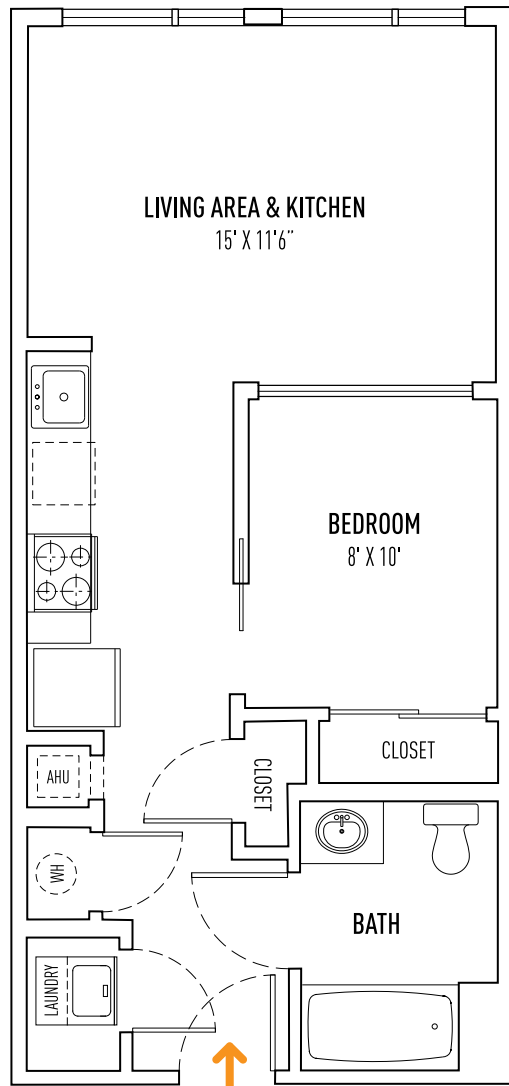

68 🏠 BEALE

68 BEALE STREET, QUINCY, MA 02170 | +1(617)770-0068 | 68BEALE.COM

1 BED + 1 BATH | UNIT STYLE B = 505 SQ FT ±

All dimensions, specifications, features, amenities, pricing, and availability are subject to change without notice. Terraces, balconies and decks are unit specific. Contact rental agent for details.