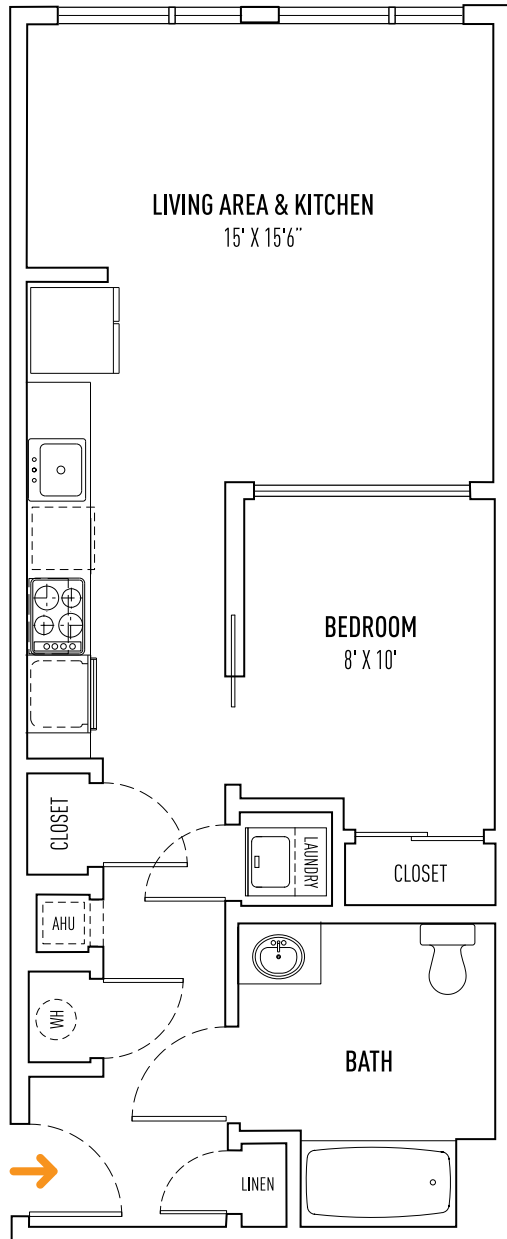

# 68 🏠 BEALE

68 BEALE STREET, QUINCY, MA 02170 | +1(617)770-0068 | 68BEALE.COM

1 BED + 1 BATH | UNIT STYLE AA = 586 SQ FT ±

All dimensions, specifications, features, amenities, pricing, and availability are subject to change without notice. Terraces, balconies and decks are unit specific. Contact rental agent for details.