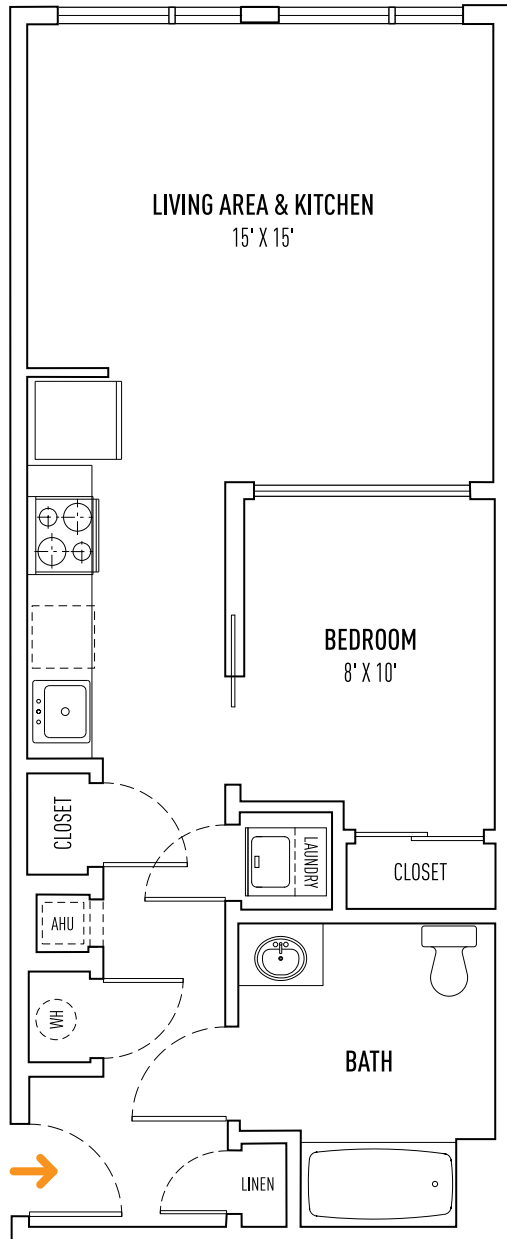

# 68 🏠 BEALE

68 BEALE STREET, QUINCY, MA 02170 | +1(617)770-0068 | 68BEALE.COM

1 BED + 1 BATH | UNIT STYLE A = 579 SQ FT ±

All dimensions, specifications, features, amenities, pricing, and availability are subject to change without notice. Terraces, balconies and decks are unit specific. Contact rental agent for details.